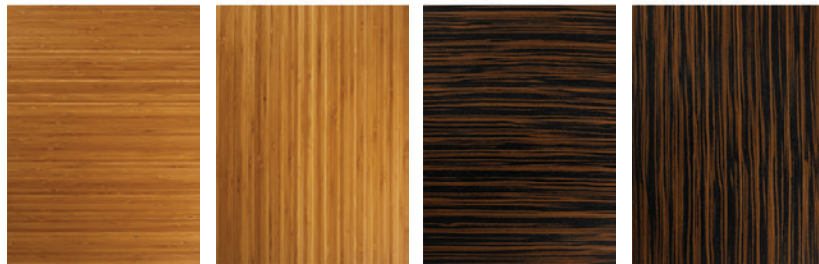

PLATINUM 3 SERIES

GLASGOW  
WALNUT

MISSION  
WALNUT

SHAKER  
WALNUT

SONORA  
WALNUT

STEPTON  
WALNUT

SWEETWATER  
WALNUT

WAWA  
WALNUT

BAMBOO\_H  
TRANSLUCENT ONLY

BAMBOO\_V  
TRANSLUCENT ONLY

MACASSAR\_H  
TRANSLUCENT ONLY

MACASSAR\_V  
TRANSLUCENT ONLY

WENGE\_H  
TRANSLUCENT ONLY

WENGE\_V  
TRANSLUCENT ONLY

ZEBRANO\_H  
TRANSLUCENT ONLY

ZEBRANO\_V  
TRANSLUCENT ONLY

LUCIDO HIGH GLOSS  
ANTHRACITE

LUCIDO HIGH GLOSS  
BIANCO

LUCIDO HIGH GLOSS  
GREY BROWN

LUCIDO HIGH GLOSS  
IVORY

LUCIDO HIGH GLOSS  
NERO