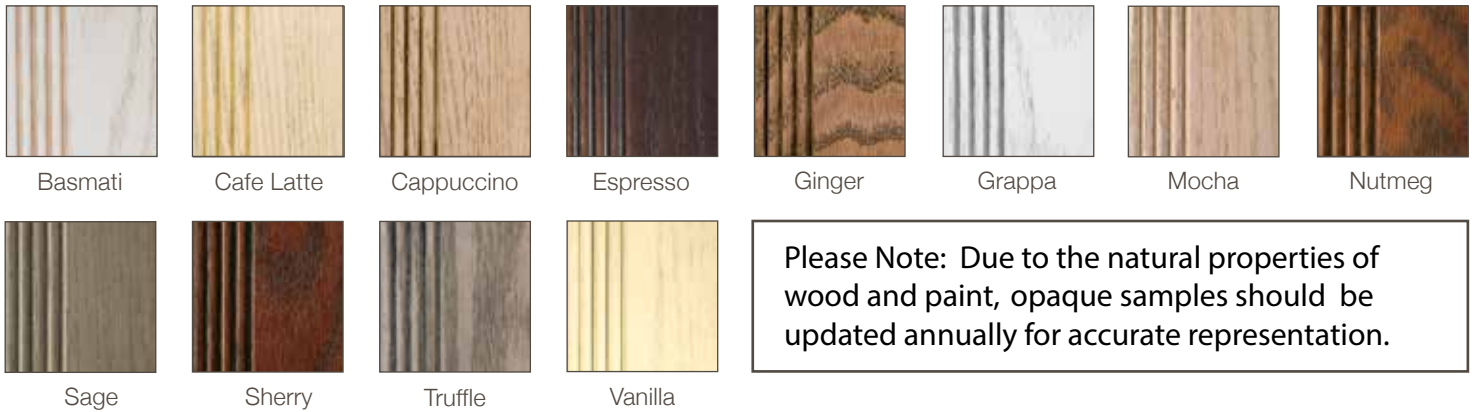

birch *Standard*

birch *Glaze Finish*

Please Note: Due to the natural properties of wood and paint, opaque samples should be updated annually for accurate representation.

PLEASE NOTE:

WB denotes Water Based

P denotes Paint Finish.

All wood species can be stained with standard and glaze finishes. Other wood species or exotic are available upon request.

Nature creates but never duplicates. Hence two pieces of wood, even from the same tree, are never exactly alike. Due to the difference in natural colour and grain, each piece of wood will react differently to the finishing materials used. Therefore, you may notice a slight difference in colour between several pieces even in the same article. Mineral, sound knots and slight surface cracks are the true characteristics of quality solid wood products.

We recommend you see an actual stain sample before making your final selection.

oak *Standard*

oak *Glaze Finish*

PLEASE NOTE:

WB denotes Water Based

P denotes Paint Finish

All wood species can be stained with standard and glaze finishes. Other wood species or exotics available upon request.

Nature creates but never duplicates. Hence two pieces of wood, even from the same tree, are never exactly alike. Due to the difference in natural colour and grain, each piece of wood will react differently to the finishing materials used. Therefore, you may notice a slight difference in colour between several pieces even in the same article. Mineral, sound knots and slight surface cracks are the true characteristics of quality solid wood products.