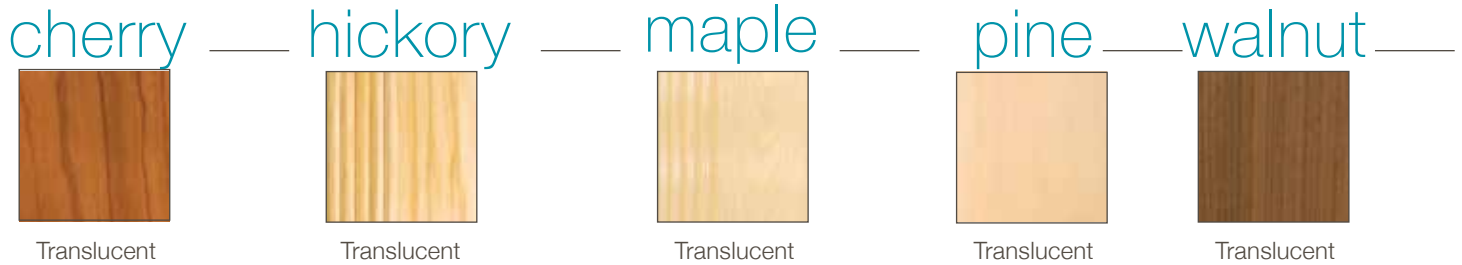

birch *Standard*

birch *Glaze Finish*

Please Note: Due to the natural properties of wood and paint, opaque samples should be updated annually for accurate representation.

PLEASE NOTE:

WB denotes Water Based

P denotes Paint Finish.

All wood species can be stained with standard and glaze finishes. Other wood species or exotic are available upon request.

Nature creates but never duplicates. Hence two pieces of wood, even from the same tree, are never exactly alike. Due to the difference in natural colour and grain, each piece of wood will react differently to the finishing materials used. Therefore, you may notice a slight difference in colour between several pieces even in the same article. Mineral, sound knots and slight surface cracks are the true characteristics of quality solid wood products.

We recommend you see an actual stain sample before making your final selection.

oak *Standard*

oak *Glaze Finish*

PLEASE NOTE:

WB denotes Water Based

P denotes Paint Finish

All wood species can be stained with standard and glaze finishes. Other wood species or exotics available upon request.

Nature creates but never duplicates. Hence two pieces of wood, even from the same tree, are never exactly alike. Due to the difference in natural colour and grain, each piece of wood will react differently to the finishing materials used. Therefore, you may notice a slight difference in colour between several pieces even in the same article. Mineral, sound knots and slight surface cracks are the true characteristics of quality solid wood products.